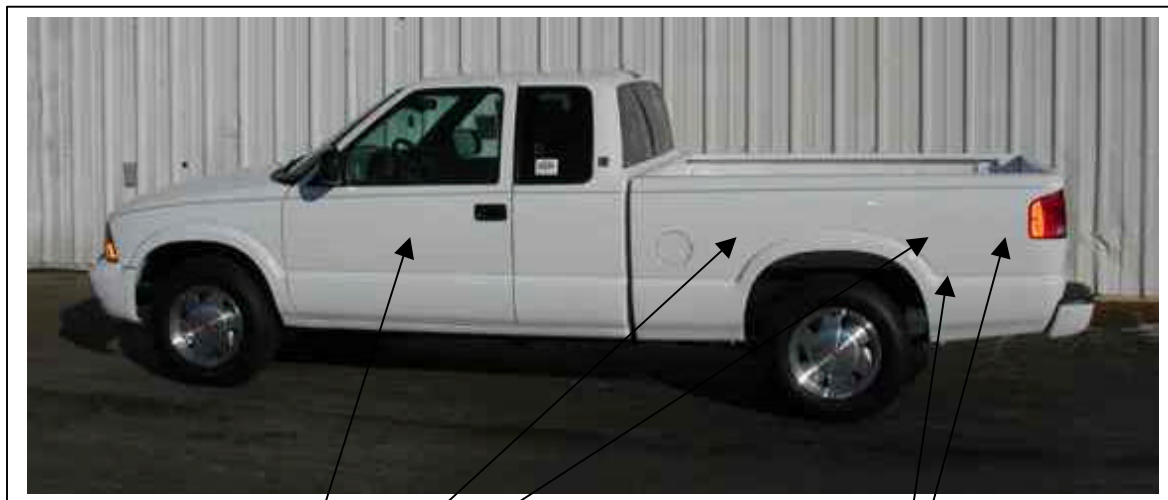

UPDATE

The Clearwater Police Department is investigating the abduction of a five (5) year old boy from the playground of his apartment complex on December 31, 2001. The child was released in Sumter County, Florida on January 01, 2002.

The suspect is described as a white or Hispanic male, 20-40 yoa, 5'5" – 5'8", thin/medium build, clean shaven, black short wavy hair about 1-2 inches on top, hairy arms, chest, and legs.

The suspect vehicle is described as a white pick-up truck, not full size, with an extended cab. The vehicle had light tint to the windows, gray interior, and was extremely dirty. The vehicle had an automatic transmission and a back slide-type window. The suspect vehicle had a silver or gray box in the bed similar to a toolbox that was the width of the bed. The vehicle also had unknown type ice cream stickers/decal designs on the side and possibly a wave and/or Stone Cold Steve Austin imprinted along the rear quarter panels. (see attachment of similar type vehicle)

Ice Cream Designs

Stone Cold Steve Austin

The picture of this vehicle is **similar in appearance** to the suspect vehicle, but in no way does it implies or represents the actual suspect vehicle in this case. The suspect vehicle is described as a white pick-up truck, not full size, with an extended cab. The vehicle had light tint to the windows, gray interior, and was extremely dirty. The vehicle had an automatic transmission and a back slide-type window. The suspect vehicle had a silver or gray box in the bed similar to a toolbox that was the width of the bed. The vehicle also had unknown type ice cream stickers/decals on the side and possibly a wave and/or Stone Cold Steve Austin imprinted along the rear quarter panels.